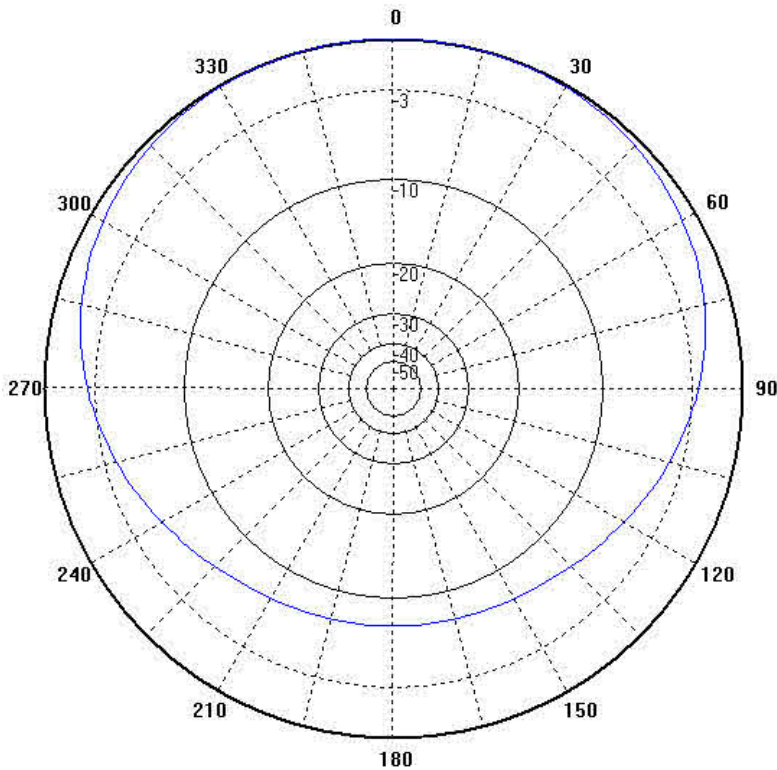

PROFESSIONAL SERIES OFFSET PROex216-10-Q-0-N4 Polar Plots

Horizontal

Vertical